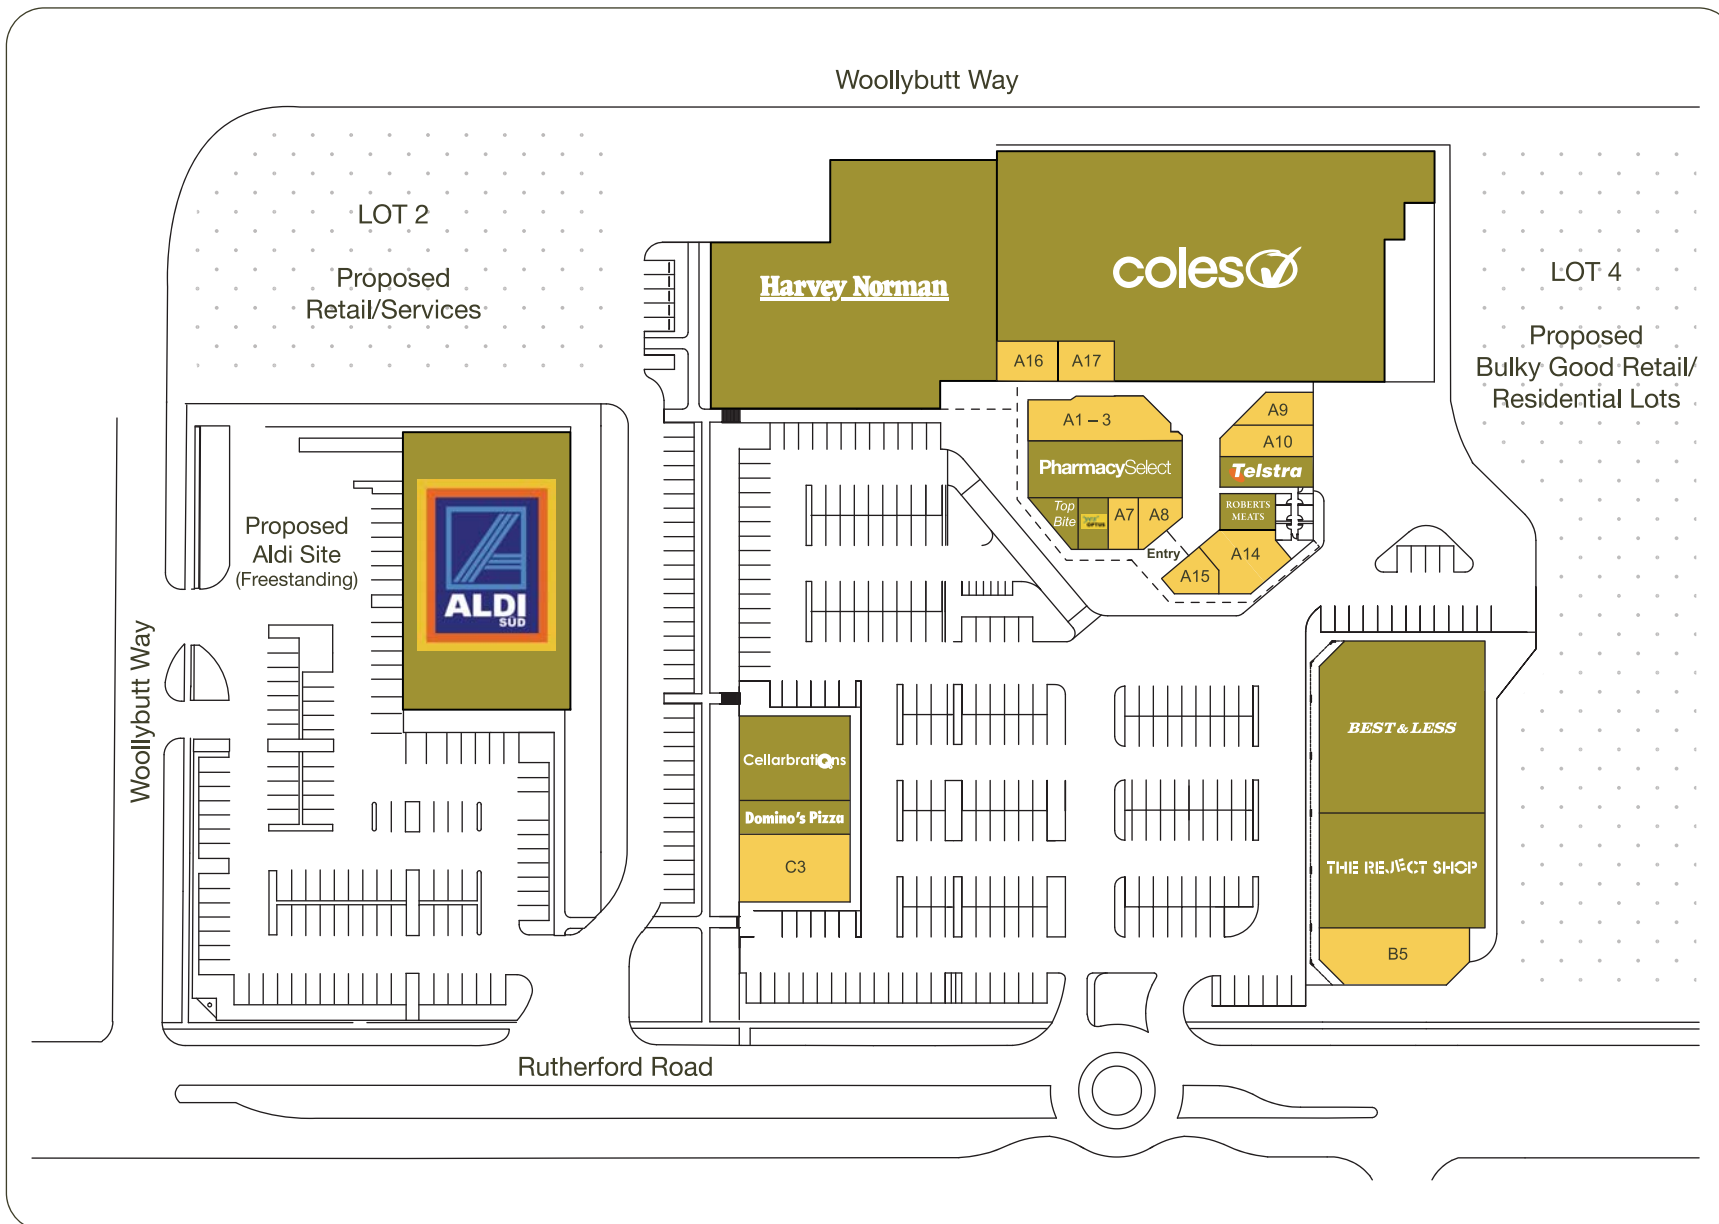

*an exciting retail development in a rapidly expanding region*

**Areas available from 50m<sup>2</sup> to 375 m<sup>2</sup>** | For more information contact Daniel Stay M : 0401 601 616